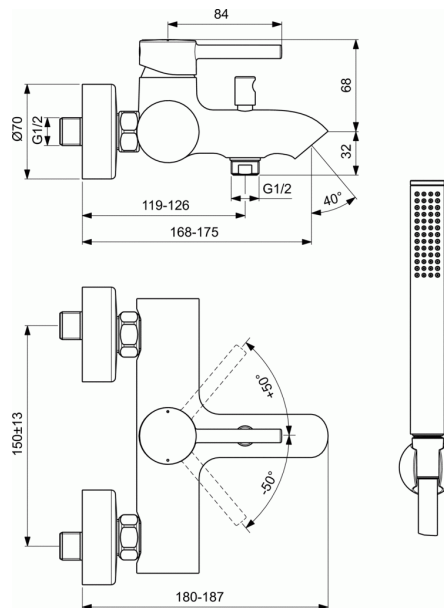

Cod produs BC270

CERALINE CERALINE

CERALINE

FINISAJ*

XG

AA

* XG = Silk Black, AA = Crom